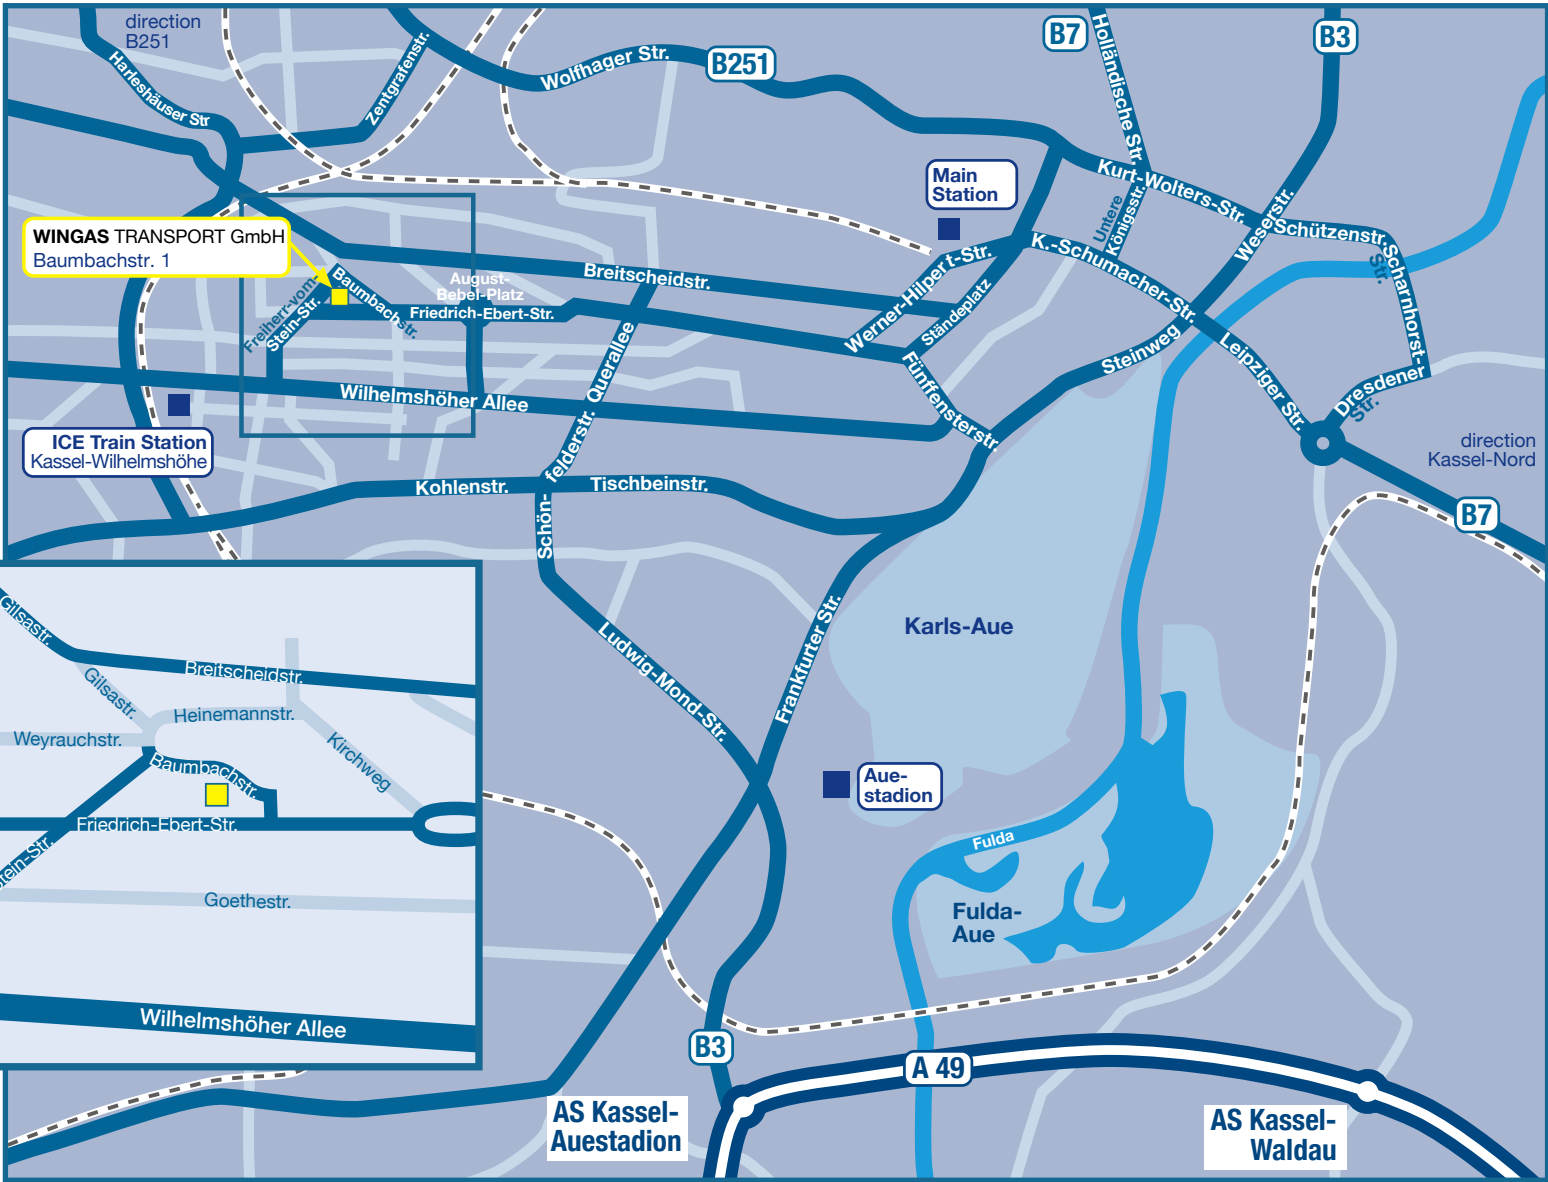

WINGAS TRANSPORT GmbH

Baumbachstraße 1
 34119 Kassel
 Phone +49 561 934-0
 Fax +49 561 934-1208

By car:

Coming from Frankfurt or Hanover take the A 7 motorway to the Kassel Stadtmitte (city centre) junction. From here continue on the A 49 towards Marburg until the Kassel-Auestadion exit.

Coming from Dortmund take the A 44 until the Kassel-Süd junction. Turn here on to the A 49 towards Hamburg/Hanover until the Kassel-Auestadion junction.

From the Kassel-Auestadion junction drive straight ahead on Ludwig-Mond-Straße and Schönfelder Straße. After 3.5 km or so turn left at the Wilhelmshöher Allee junction and follow the road towards the ICE train station. After approx. 1.2 km turn right into Freiherr-vom-Stein-Straße. Follow the street, then turn right into Baumbachstraße. The WINGAS TRANSPORT Office is approx. 300 m on the right-hand side.

Overview

WINGAS TRANSPORT GmbH

Baumbachstraße 1
 34119 Kassel
 Phone +49 561 934-0
 Fax +49 561 934-1208

By train:

From the Wilhelmshöhe ICE Train Station it is only a few minutes to the WINGAS TRANSPORT Office with the line number 4 (towards “Papierfabrik”, “Helsa” or “Hessisch Lichtenau Bürgerhaus”) – “Kongress Palais/Stadhalle” stop.